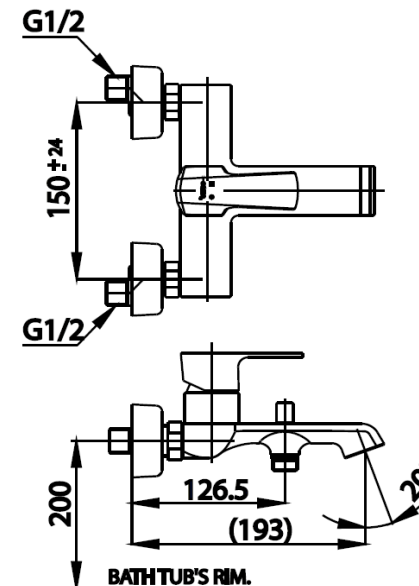

CUBIC Series

CT2206A SINGLE LEVER EXPOSED BATH
Barcode 8852410221078
Material No. Z231CT2206AXXXX11

Selling Point

1. COTTO CLEAN : Metal Contaminant-Controlled (Lead, Cadmium, Copper, Zinc)
2. Extra Chrome : Plated with 8 Micron Nickel-Chromium
3. Flexi Aerator : Adjustable water angle, and cleaning mechanism inside Aerator

Product characteristics

- pices/box : 4
- Inner box weight (Kg.) : 2.2
- Total box weight (Kg.) : 9.4

Recommended Usage

Use as valve for fixed shower and bath spout

Siam Sanitary Ware Co.,Ltd. / Siam Sanitary Fittings Co.,Ltd.