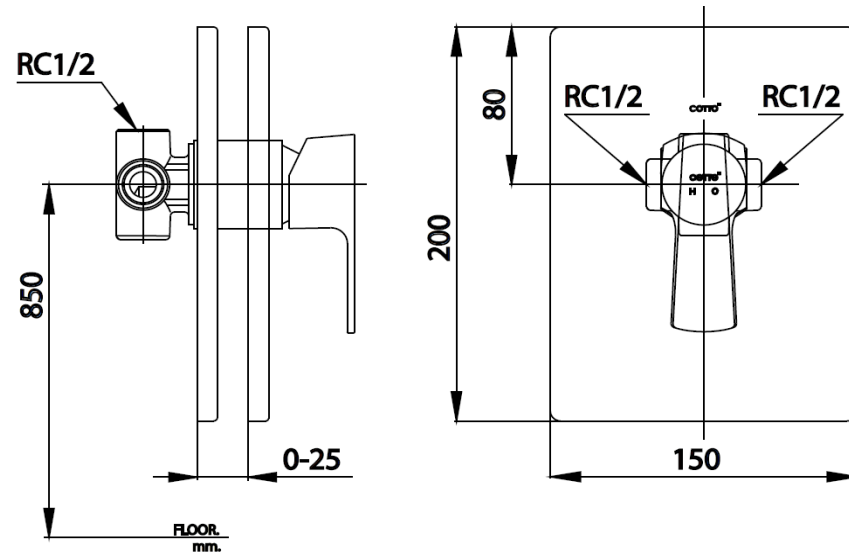

CUBIC Series

CT2204A SINGLE LEVER CONCEALED MIXER STOP VALVE

Barcode 8852410221054

Material No. Z231CT2204AXXXXX11

Selling Point

1. COTTO CLEAN : Metal Contaminant-Controlled (Lead, Cadmium, Copper, Zinc)
2. Extra Chrome : Plated with 8 Micron Nickel-Chromium

Product Features

- piece/box : 6
- Include inner box weight (Kg) : 1
- Include outter box weight (Kg) : 6

Recommended Usage

Use as valve for fixed shower

Siam Sanitary Ware Co.,Ltd. / Siam Sanitary Fittings Co.,Ltd.