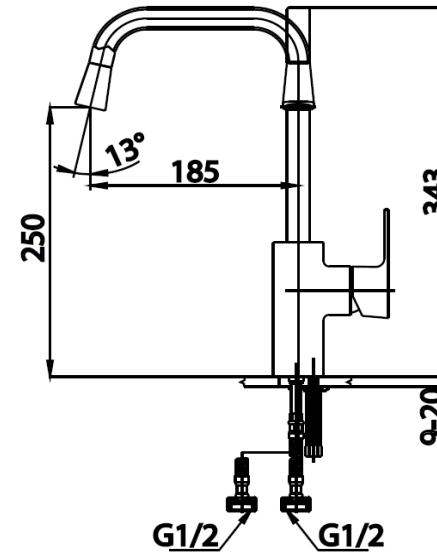

CUBIC Series

CT2203A SINGLE LEVER KITCHEN MIXER FAUCET

Barcode 8852410221047

Material No. Z231CT2203AXXXX11

Selling Point

1. COTTO CLEAN : Metal Contaminant-Controlled (Lead, Cadmium, Copper, Zinc)
2. Extra Chrome : Plated with 8 Micron Nickel-Chromium
3. Flexi Aerator : Movable water angle, internal Aerator cleansing mechanism

Product Features

- piece/box : 6
- Include inner box weight (Kg) : 1
- Include outter box weight (Kg) : 6

Recommended Usage

Install on kitchen sink

Siam Sanitary Ware Co.,Ltd. / Siam Sanitary Fittings Co.,Ltd.

36/11 Viphavadee Rangsit Rd, Sanam Bin, Donmuang, Bangkok 10210. Thailand

Tel : + 66 (0) 2973-5040-54

Fax : + 66 (0) 2973-3470

www.cotto.co.th

Export Department

Tel : + 66 (0) 2973-5040-54

Fax : + 66 (0) 2973-3472

The company reserves the right to change any of the details in the document without prior notice

COTTO
STUDIO

Center (Donmuang ,Bangkok) : +66 (0) 2521-7777

East (Chonburi) : +66 (038) 416-222

North (Chiangmai) : +66 (053) 211-852

North East (Khonkean) : +66 (043) 220-555

South (Phuket) : +66 (076) 261-388