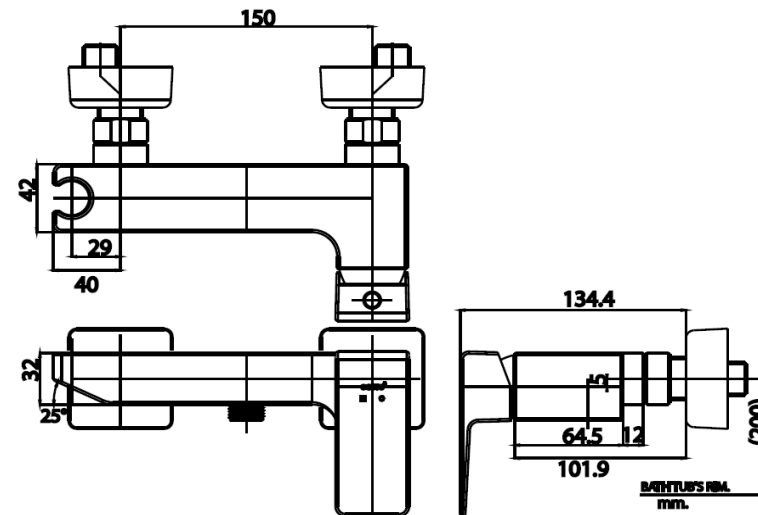

SONATA Series

CT2196A LEVER HANDLE EXPOSED SHOWER MIXER
Barcode 8852410219334
Material No. Z231CT2196AXXXX11

Selling Point

1. COTTO CLEAN : Metal Contaminant-Controlled (Lead, Cadmium, Copper, Zinc)
2. Extra Chrome : Plated with 8 Micron Nickel-Chromium
3. Made from high quality brass
4. The perfect combination of the senses of luxury and the symmetry of the boldlines, reflecting the elegant of Art Deco

Product characteristics

- pices/box : 4
- Inner box weight (Kg.) : 2
- Total box weight (Kg.) : 9

Recommended Usage

Use as valve for fixed shower and bath spout

Siam Sanitary Ware Co.,Ltd. / Siam Sanitary Fittings Co.,Ltd.