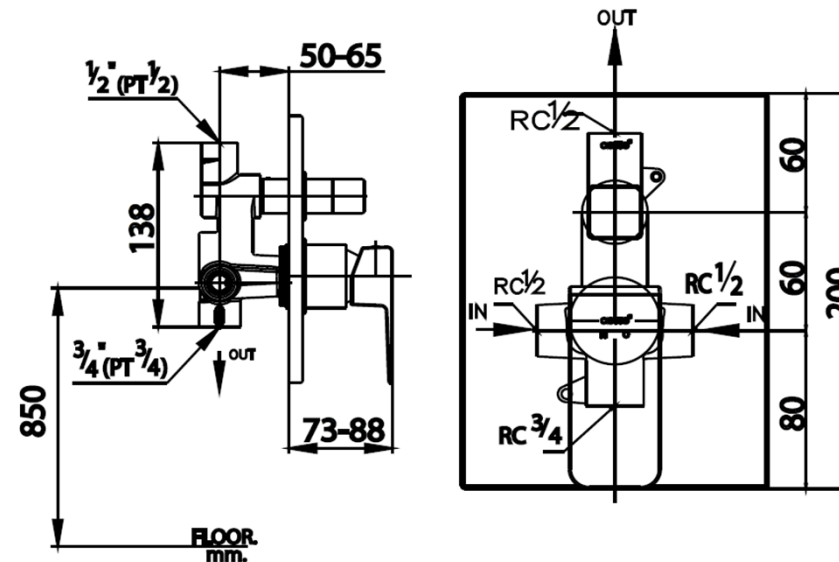

SONATA series

CT2194A LEVER HANDLE CONCEALED MIXER STOP VALVE WITH DIVERTER
Barcode 8852410219310
Material No. Z231CT2194AXXXXX11

จดขาย

1. Extra Chrome : Plated with 8 Micron Nickel-Chromium
2. COTTO CLEAN : Metal Contaminant-Controlled (Lead, Cadmium, Copper, Zinc)
3. Made from high quality brass
4. The perfect combination of the senses of luxury and the symmetry of the boldlines, reflecting the elegant of Art Deco

ลักษณะสินค้า

- pices/box	:	4
- Inner box weight (Kg.)	:	1
- Total box weight (Kg.)	:	4

Recommended Usage

Use as valve for fixed shower with spout for bathtub

Siam Sanitary Ware Co.,Ltd. / Siam Sanitary Fittings Co.,Ltd.