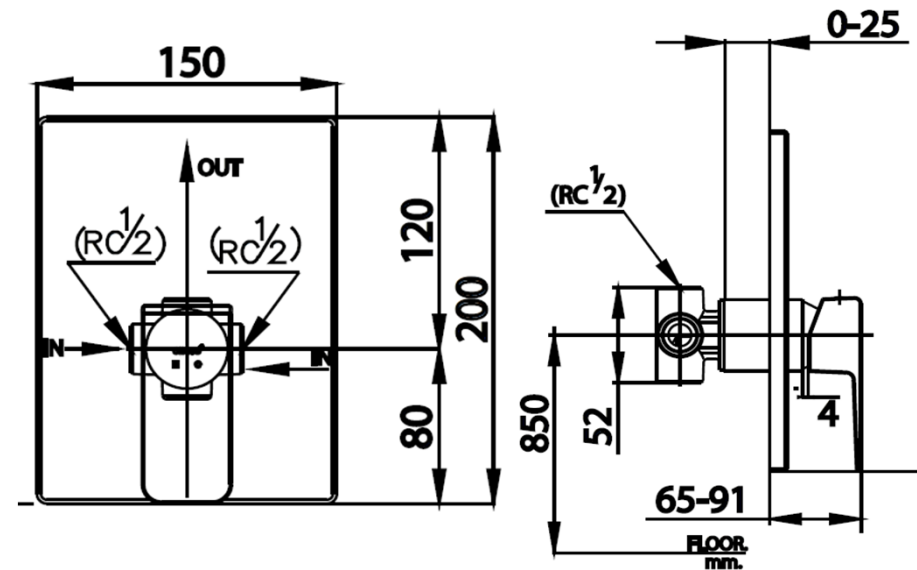

SONATA series

CT2193A LEVER HANDLE CONCEALED MIXER STOP VALVE
Barcode 8852410219303
Material No. Z231CT2193AXXXXX11

จดขาย

1. Extra Chrome : Plated with 8 Micron Nickel-Chromium
2. COTTO CLEAN : Metal Contaminant-Controlled (Lead, Cadmium, Copper, Zinc)
3. Made from high quality brass
4. The perfect combination of the senses of luxury and the symmetry of the boldlines, reflecting the elegant of Art Deco

ลักษณะสินค้า

| | | |
|--------------------------|---|---|
| - pices/box | : | 6 |
| - Inner box weight (Kg.) | : | 1 |
| - Total box weight (Kg.) | : | 6 |

Recommended Usage

Use as valve for fixed shower