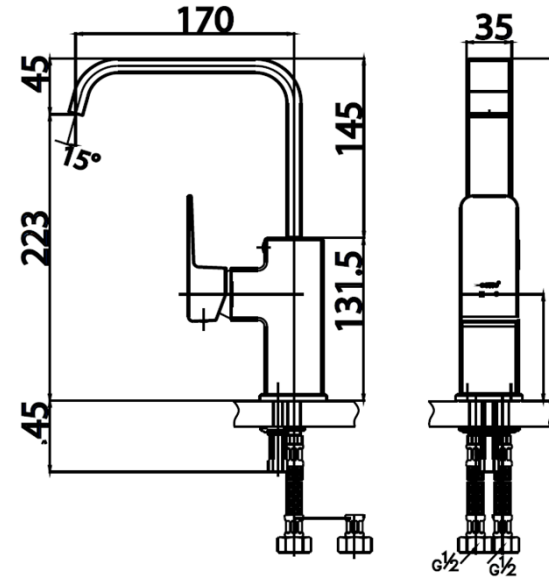

SONATA series

CT2192A LEVER HANDLE KITCHEN MIXER FAUCET
Barcode 8852410219297
Material No. Z231CT2192AXXXXX11

Selling Point

1. Extra Chrome : Plated with 8 Micron Nickel-Chromium
2. COTTO CLEAN : Metal Contaminant-Controlled (Lead, Cadmium, Copper, Zinc)
3. Made from high quality brass
4. The perfect combination of the senses of luxury and the symmetry of the boldlines, reflecting the elegant of Art Deco

Product characteristics

- pices/box	:	6
- Inner box weight (Kg.)	:	1
- Total box weight (Kg.)	:	6

Recommended Usage

Install on Kitchen sink

Siam Sanitary Ware Co.,Ltd. / Siam Sanitary Fittings Co.,Ltd.

36/11 Viphavadee Rangsit Rd, Sanam Bin, Donmuang, Bangkok 10210. Thailand