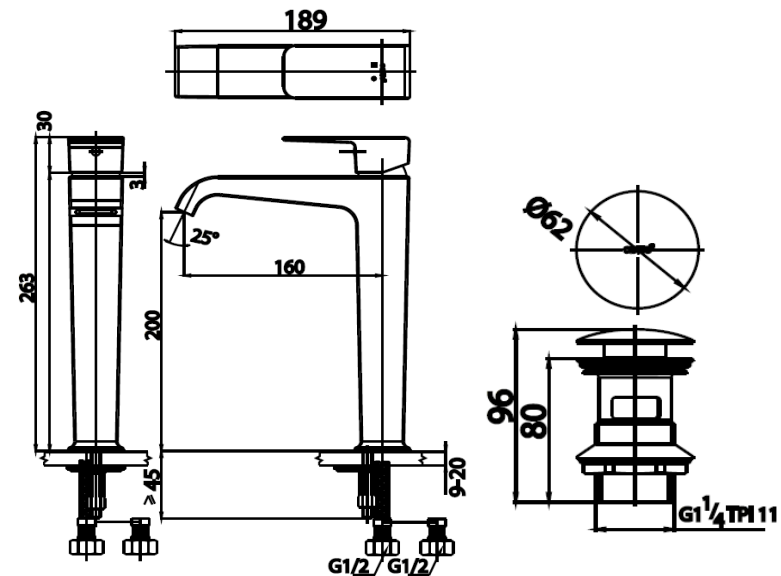

SONATA Series

CT2191A LEVER HANDLE BASIN MIXER FAUCET WITH PUSH WASTE AND HOSE (TALL BODY)
Barcode 8852410219280
Material No. Z231CT2191AXXXX11

Selling Point

1. COTTO CLEAN : Metal Contaminant-Controlled (Lead, Cadmium, Copper, Zinc)
2. Extra Chrome : Plated with 8 Micron Nickel-Chromium
3. Made from high quality brass
4. The perfect combination of the senses of luxury and the symmetry of the boldlines, reflecting the elegant of Art Deco

Product characteristics

- pices/box : 6
- Inner box weight (Kg.) : 2
- Total box weight (Kg.) : 13

Recommended Usage

Install on 1 hole basin or countertop basin

Siam Sanitary Ware Co.,Ltd. / Siam Sanitary Fittings Co.,Ltd.

36/11 Viphavadee Rangsit Rd, Sanam Bin, Donmuang, Bangkok 10210. Thailand

Tel : + 66 (0) 2973-5040-54

Fax : + 66 (0) 2973-3470

www.cotto.co.th

Export Department

Tel : + 66 (0) 2973-5040-54

Fax : + 66 (0) 2973-3472

COTTO
STUDIO

Center (Donmuang ,Bangkok) : +66 (0) 2521-7777

East (Chonburi) : +66 (038) 416-222

North (Chiangmai) : +66 (053) 211-852

North East (Khonkean) : +66 (043) 220-555

South (Phuket) : +66 (076) 261-388

The company reserves the right to change any of the details in the document without prior notice