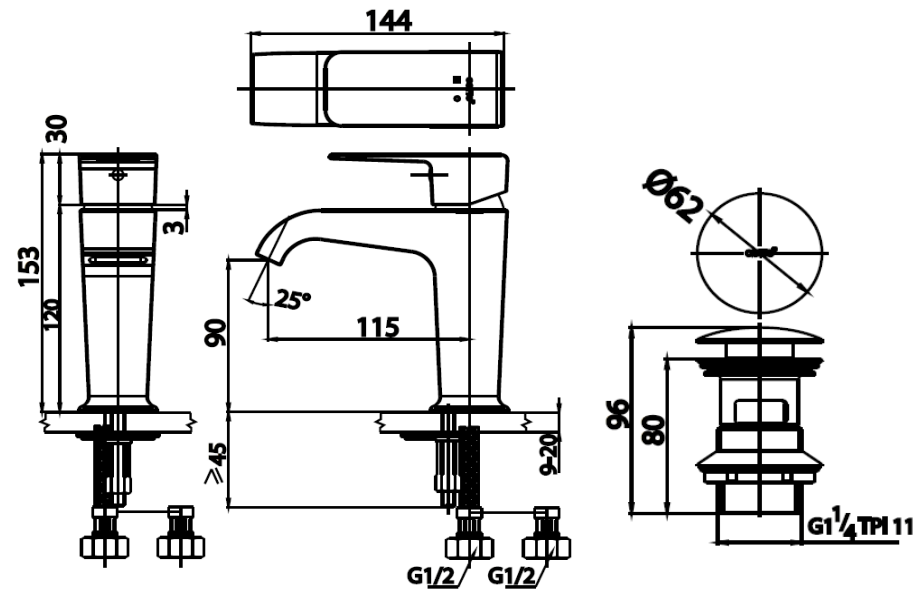

SONATA Series

CT2190A LEVER HANDLE BASIN MIXER FAUCET WITH PUSH WASTE AND HOSE
Barcode 8852410219273
Material No. Z231CT2190AXXXX11

Selling Point

1. COTTO CLEAN : Metal Contaminant-Controlled (Lead, Cadmium, Copper, Zinc)
2. Extra Chrome : Plated with 8 Micron Nickel-Chromium
3. Made from high quality brass
4. The perfect combination of the senses of luxury and the symmetry of the boldlines, reflecting the elegant of Art Deco

Product characteristics

- pices/box	:	6
- Inner box weight (Kg.)	:	1
- Total box weight (Kg.)	:	8

Recommended Usage

Install on 1 hole basin or countertop basin

Siam Sanitary Ware Co.,Ltd. / Siam Sanitary Fittings Co.,Ltd.