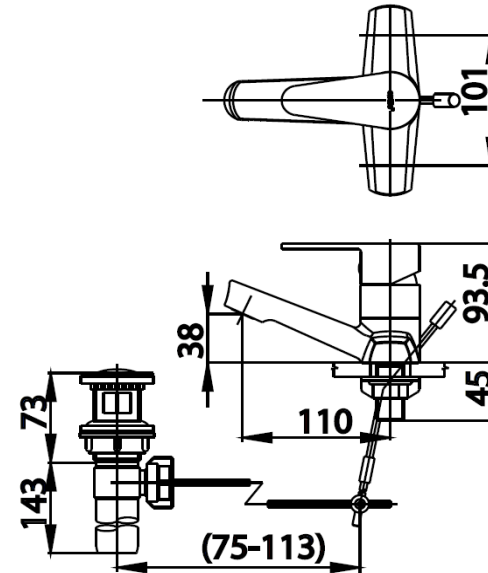

NEXT I Series

CT2175AE E/CENTER 4" BASIN MIXER FAUCET
Barcode 8852410217385
Material No. Z231CT2175AEXXXX11

Selling Point

1. COTTO CLEAN : Metal Contaminant-Controlled (Lead, Cadmium, Copper, Zinc)
1. Extra Chrome : Plated with 8 Micron Nickel-Chromium

Product Features

- piece/box : 4
- Include inner box weight (Kg) : 1
- Include outer box weight (Kg) : 4

Recommended Usage

Install on 3 holes basin, or on counter for countertop basin

Siam Sanitary Ware Co.,Ltd. / Siam Sanitary Fittings Co.,Ltd.