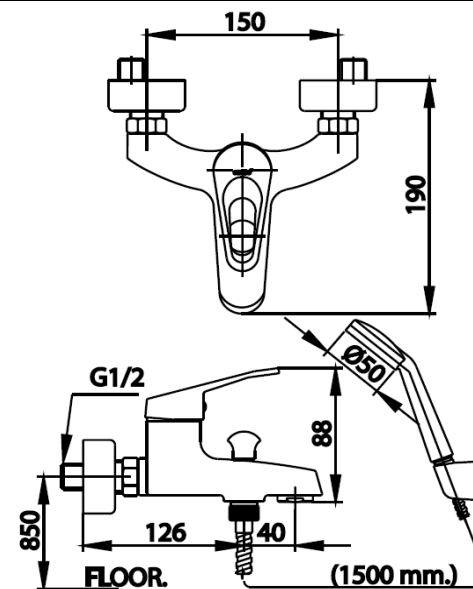

ARONA V.II Series

CT2172E E/EXPOSED SHOWER MIXER WITH HANDSHOWER
Barcode 8852410217286
Material No. Z231CT2172EXXXXX11

COTTO

Selling Point

- 1.COTTO CLEAN : Metal Contaminant-Controlled (Lead, Cadmium, Copper, Zinc)
- 2.Extra Chrome : Coated with 8 Micron Nickel-Chromium

Product Features

- piece/box : 4
- Include inner box weight (Kg) : 2
- Include outter box weight (Kg) : 10

Recommended Usage

Install on wall, use with bathtub and hand shower

Siam Sanitary Ware Co.,Ltd. / Siam Sanitary Fittings Co.,Ltd.