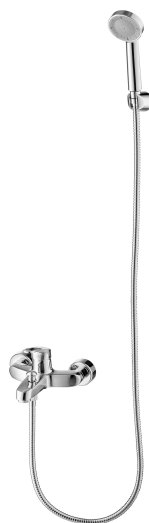

ARONA V.II Series

CT2172E E/EXPOSED SHOWER MIXER WITH HANDSHOWER
Barcode 8852410217286
Material No. Z231CT2172EXXXXX11

COTTO

Selling Point

- 1.COTTO CLEAN : Metal Contaminant-Controlled (Lead, Cadmium, Copper, Zinc)
- 2.Extra Chrome : Coated with 8 Micron Nickel-Chromium

Product Features

- piece/box : 4
- Include inner box weight (Kg) : 2
- Include outter box weight (Kg) : 10

Recommended Usage

Install on wall, use with bathtub and hand shower

Siam Sanitary Ware Co.,Ltd. / Siam Sanitary Fittings Co.,Ltd.