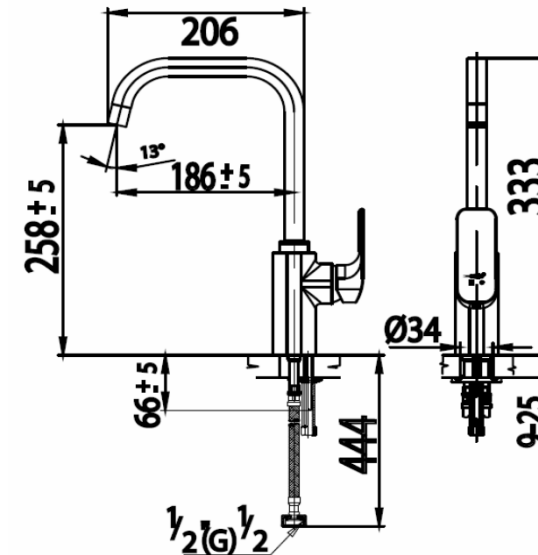

SCIROCCO Series

CT2150A LEVER HANDLE KITCHEN MIXER FAUCET WITH INLET HOSE
Barcode 8852410215275
Material No. Z231CT2150AXXXX11

Selling Point

1. Extra Chrome : Plated with 8 Micron Nickel-Chromium
2. COTTO CLEAN : Metal Contaminant-Controlled (Lead, Cadmium, Copper, Zinc)
3. European Design

Product characteristics

- pices/box : 6
- Inner box weight (Kg.) : 2
- Total box weight (Kg.) : 14

Recommended Usage

Install on Kitchen sink

Siam Sanitary Ware Co.,Ltd. / Siam Sanitary Fittings Co.,Ltd.

36/11 Viphavadee Rangsit Rd, Sanam Bin, Donmuang, Bangkok 10210. Thailand