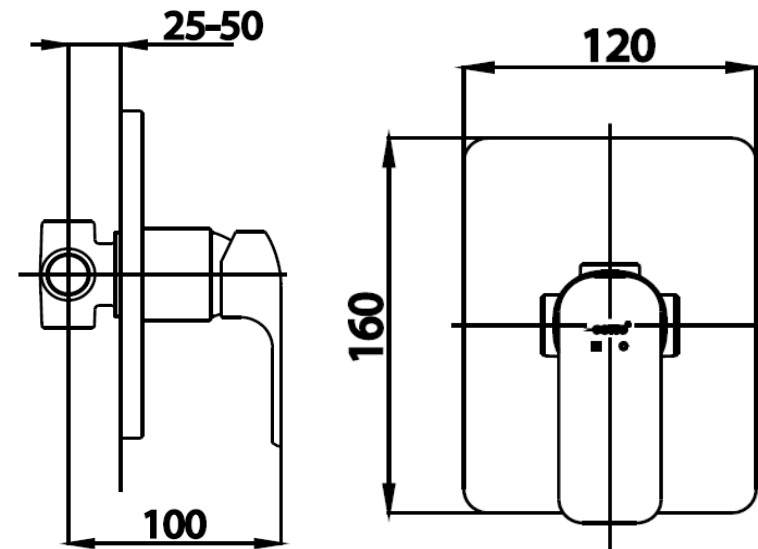

SCIROCCO SENSE Series

CT2146A#WH SINGLE LEVER HANDLE CONCEALED MIXER STOP VALVE/WHITE

Barcode 8852410214476

Material No. Z231CT2146AWHXXX16

Selling Point

1. European Design
2. Made from high quality brass
3. PVD Coating Technology Finishing
4. Extra Chrome : Plated with 8 micron Nickel - Chromium

Product characteristics

- pices/box : 6
- Inner box weight (Kg.) : 1
- Total box weight (Kg.) : 8

Recommended Usage

Valve for Fixed Shower

Siam Sanitary Ware Co.,Ltd. / Siam Sanitary Fittings Co.,Ltd.

36/11 Viphavadee Rangsit Rd, Sanam Bin, Donmuang, Bangkok 10210. Thailand