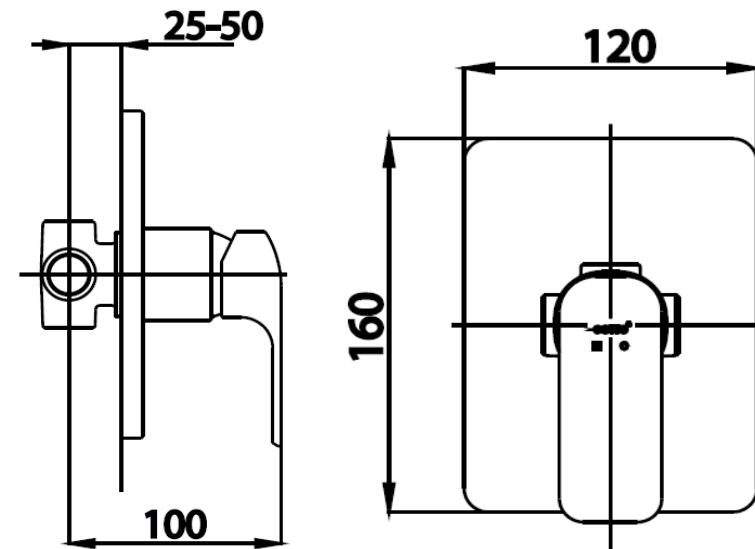

SCIROCCO SENSE Series

CT2146A#GR SINGLE LEVER HANDLE CONCEALED MIXER STOP VALVE/GOLD
Barcode 8852410214469
Material No. Z231CT2146AGRXXX18

Selling Point

1. European Design
2. Made from high quality brass
3. PVD Coating Technology Finishing
4. Extra Chrome : Plated with 8 micron Nickel - Chromium

Product characteristics

- pices/box : 6
- Inner box weight (Kg.) : 1
- Total box weight (Kg.) : 8

Recommended Usage

Valve for Fixed Shower

Siam Sanitary Ware Co.,Ltd. / Siam Sanitary Fittings Co.,Ltd.

36/11 Viphavadee Rangsit Rd, Sanam Bin, Donmuang, Bangkok 10210. Thailand