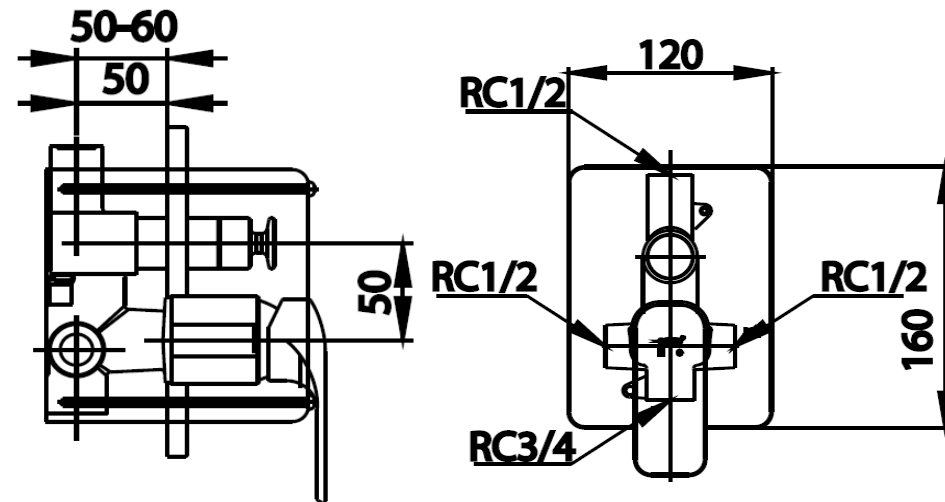

SCIROCCO SENSE Series

CT2145A#WH LEVER HANDLE CONCEALED MIXER STOP VALVE WITH DIVERTER/WHITE

Barcode 8852410214506

Material No. Z231CT2145AWHXXX16

Selling Point

1. European Design
2. Made from high quality brass
3. PVD Coating Technology Finishing
4. Extra Chrome : Plated with 8 micron Nickel - Chromium

Product characteristics

- pices/box : 4
- Inner box weight (Kg.) : 2
- Total box weight (Kg.) : 10

Recommended Usage

Use as valve for fixed-shower and spout for bathtub

Siam Sanitary Ware Co.,Ltd. / Siam Sanitary Fittings Co.,Ltd.

36/11 Viphavadee Rangsit Rd, Sanam Bin, Donmuang, Bangkok 10210. Thailand

Tel : + 66 (0) 2973-5040-54

Fax : + 66 (0) 2973-3470

www.cotto.co.th

Export Department

Tel : + 66 (0) 2973-5040-54

Fax : + 66 (0) 2973-3472

**COTTO
STUDIO**

Center (Donmuang ,Bangkok) : +66 (0) 2521-7777

East (Chonburi) : +66 (038) 416-222

North (Chiangmai) : +66 (053) 211-852

North East (Khonkean) : +66 (043) 220-555

South (Phuket) : +66 (076) 261-388

The company reserves the right to change any of the details in the document without prior notice