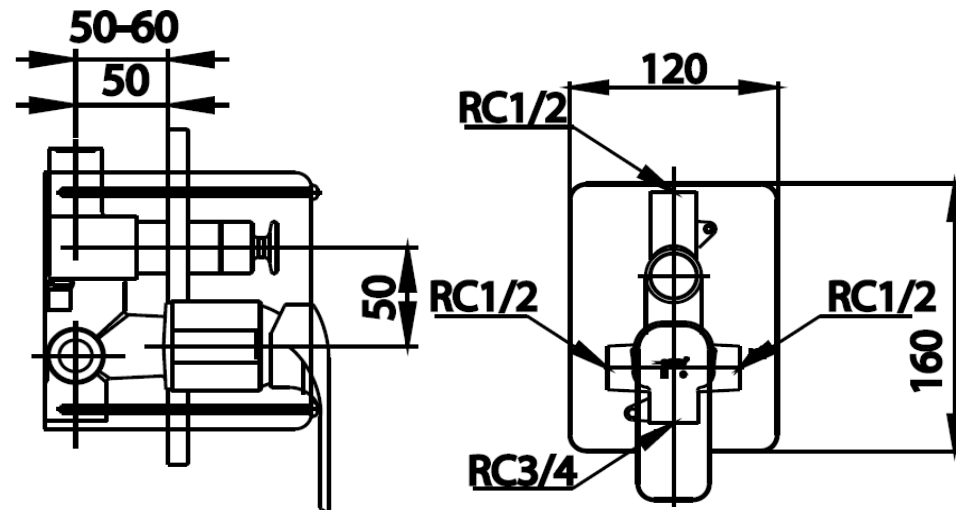

SCIROCCO SENSE Series

CT2145A#GR LEVER HANDLE CONCEALED MIXER STOP VALVE WITH DIVERTER/GOLD
Barcode 8852410214490
Material No. Z231CT2145AGRXXX18

Selling Point

1. European Design
2. Made from high quality brass
3. PVD Coating Technology Finishing
4. Extra Chrome : Plated with 8 micron Nickel - Chromium

Product characteristics

- pices/box : 4
- Inner box weight (Kg.) : 2
- Total box weight (Kg.) : 10

Recommended Usage

Use as valve for fixed-shower and spout for bathtub

Siam Sanitary Ware Co.,Ltd. / Siam Sanitary Fittings Co.,Ltd.

36/11 Viphavadee Rangsit Rd, Sanam Bin, Donmuang, Bangkok 10210. Thailand

Tel : + 66 (0) 2973-5040-54

Fax : + 66 (0) 2973-3470

www.cotto.co.th

Export Department

Tel : + 66 (0) 2973-5040-54

Fax : + 66 (0) 2973-3472

COTTO
STUDIO

Center (Donmuang ,Bangkok) : +66 (0) 2521-7777

East (Chonburi) : +66 (038) 416-222

North (Chiangmai) : +66 (053) 211-852

North East (Khonkean) : +66 (043) 220-555

South (Phuket) : +66 (076) 261-388

The company reserves the right to change any of the details in the document without prior notice