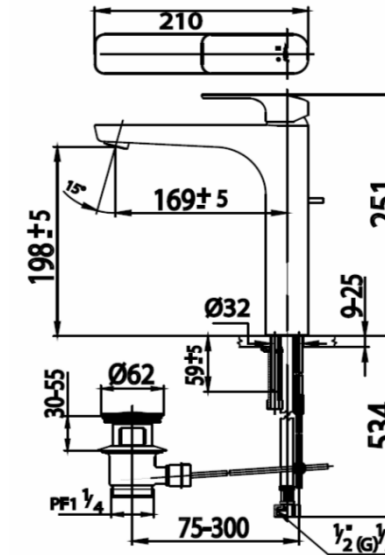

SCIROCCO Series

CT2144AY LEVER HANDLE BASIN MIXER FAUCET(TALL BODY) WITH POP-UP WASTE AND INLET HOSE
Barcode 8852410214292
Material No. Z231CT2144AYXXX11

Selling Point

1. COTTO CLEAN : Metal Contaminant-Controlled (Lead, Cadmium, Copper, Zinc)
2. Extra Chrome : Plated with 8 Micron Nickel-Chromium

Product characteristics

- pices/box : 6
- Inner box weight (Kg.) : 3
- Total box weight (Kg.) : 17

Recommended Usage

Install on counter for Above Counter basin

Siam Sanitary Ware Co.,Ltd. / Siam Sanitary Fittings Co.,Ltd.