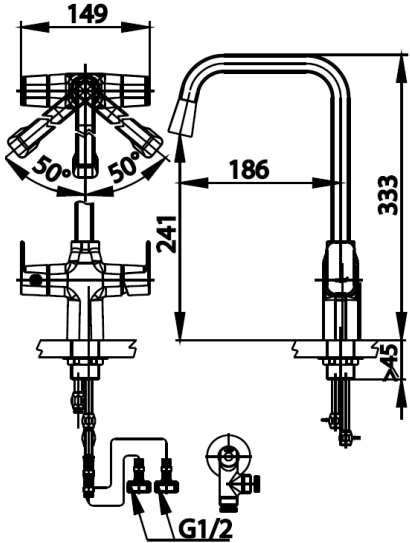

## AQUA~TWINS

**CT2126AN** FILTERED KITCHEN MIXER FAUCET (WITH OUT FILTERED)  
**Barcode** 8852410212472  
**Material No.** Z231CT2126ANXXX11

**Selling Point**

1. Faucet equipped with water filter, use as drinking and/or rinsing
2. 2 ways separate water outlet, which separated distinctly
3. Drinking water mark : for safty and convenient
4. Beautiful and compacted in area wise
5. COTTO CLEAN : Metal Contaminant-Controlled (Lead, Cadmium, Copper, Zinc)
6. Extra Chrome : Coated with 8 Micron Nickel-Chromium

**Product characteristics**

- pices/box : 4
- Inner box weight (Kg.) : 1
- Total box weight (Kg.) : 4

**Recommended Usage**

Install on kitchen zinc that with more than 0.8mm width or install on counter 9-25mm width