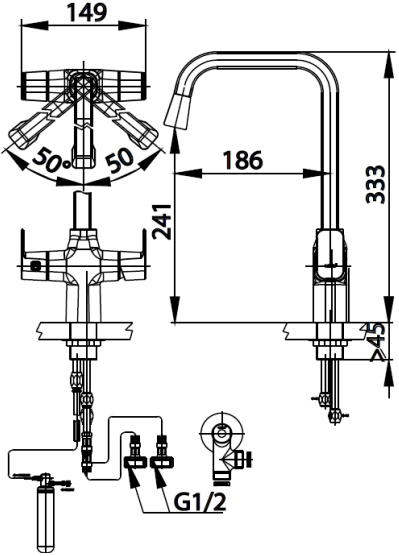

AQUA~TWINS

CT2126A FILTERED KITCHEN MIXER FAUCET
Barcode 8852410212458
Material No. Z231CT2126AXXXX11

Selling Point

1. Faucet equipped with water filter, use as drinking and/or rinsing
2. 2 ways separate water outlet, which separated distinctly
3. Drinking water mark : for safty and convenient
4. Beautiful and compacted in area wise
5. COTTO CLEAN : Metal Contaminant-Controlled (Lead, Cadmium, Copper, Zinc)
6. Extra Chrome : Coated with 8 Micron Nickel-Chromium

Product characteristics

- pices/box : 1
- Inner box weight (Kg.) : 6
- Total box weight (Kg.) : 6

How to use

Install on kitchen zinc that with more than 0.8mm width
 or install on counter 9-25mm width

Siam Sanitary Ware Co.,Ltd. / Siam Sanitary Fittings Co.,Ltd.
 36/11 Viphavadee Rangsit Rd, Sanam Bin, Donmuang, Bangkok 10210. Thailand
 Tel : + 66 (0) 2973-5040-54
 Fax : + 66 (0) 2973-3470
 www.cotto.co.th
 Export Department
 Tel : + 66 (0) 2973-5040-54
 Fax : + 66 (0) 2973-3472