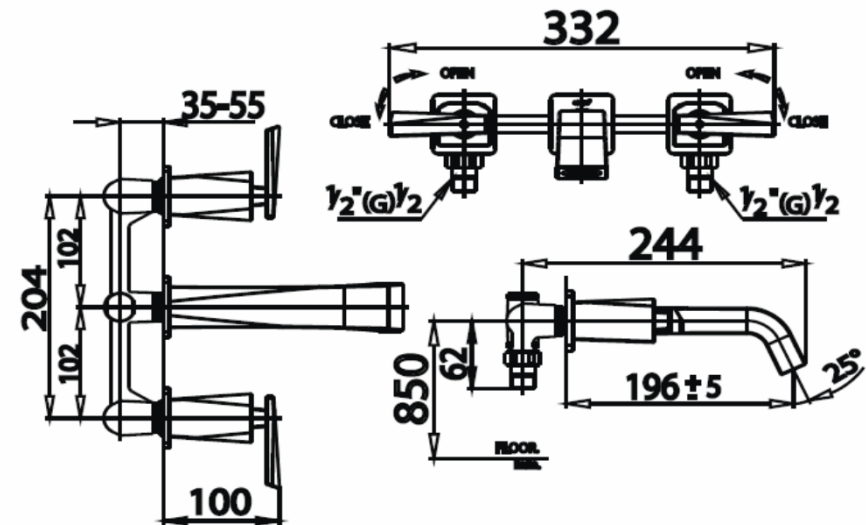

GLACIER Series

CT2121C31 3 HOLES 8" BASIN FAUCET (WALL MOUNT)
Barcode 8852410212359
Material No. Z231CT2121C31XXX11

Selling Point

1. COTTO CLEAN : Metal Contaminant-Controlled (Lead, Cadmium, Copper, Zinc)
2. Extra Chrome : Plated with 8 Micron Nickel-Chromium
3. Water Saver : 50% Water Saved with installed Aerator

Product characteristics

- pices/box : 6
- Inner box weight (Kg.) : 4
- Total box weight (Kg.) : 26

How to use

Install on wall, use with Above Counter basin or Countertop basin

Siam Sanitary Ware Co.,Ltd. / Siam Sanitary Fittings Co.,Ltd.