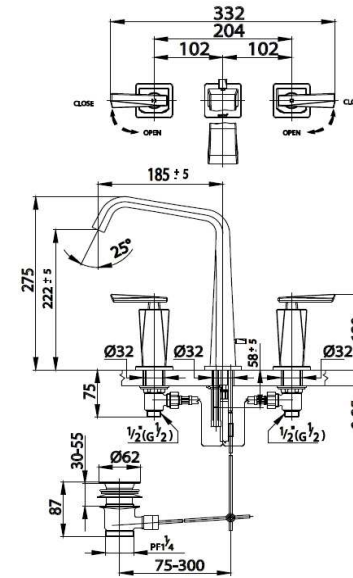

GLACIER Series

CT2120C31 3 HOLES 8" BASIN MIXER FAUCET /FLEXIBLE HOSE CONNECTOR
Barcode 8852410212335
Material No. Z231CT2120C31XXX11

Selling Point

1. COTTO CLEAN : Metal Contaminant-Controlled (Lead, Cadmium, Copper, Zinc)
2. Extra Chrome : Plated with 8 Micron Nickel-Chromium
3. Water Saver : 50% Water Saved with installed Aerator

Product characteristics

- pices/box : 4
- Inner box weight (Kg.) : 5
- Total box weight (Kg.) : 21

How to use

Install on 3 holes basin or on counter for countertop basin

Siam Sanitary Ware Co.,Ltd. / Siam Sanitary Fittings Co.,Ltd.