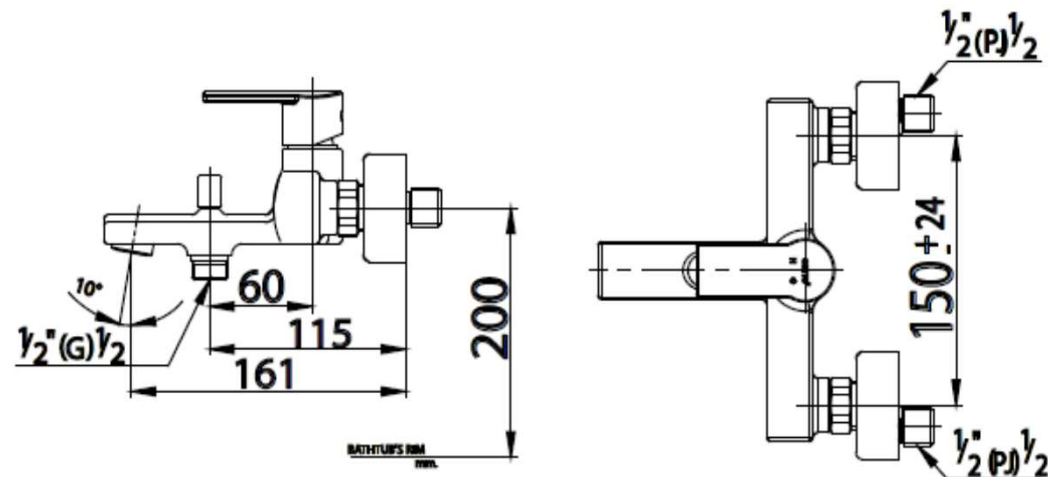

ALTO Series

CT2095A LEVER HANDLE EXPOSED BATH MIXER
Barcode 8852410209373
Material No. Z231CT2095AXXXX11

Selling Point

1. Extra Chrome : Plated with 8 Micron Nickel-Chromium
2. Made from high quality brass

Product characteristics

- pices/box : 6
- Inner box weight (Kg.) : 2
- Total box weight (Kg.) : 11

Recommended Usage

Install on wall, use with bathtub and hand shower

Siam Sanitary Ware Co.,Ltd. / Siam Sanitary Fittings Co.,Ltd.