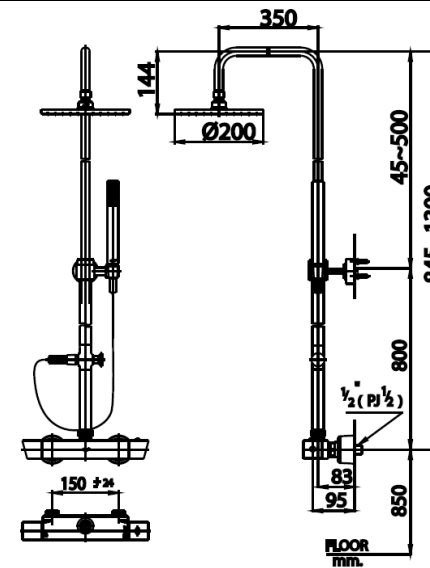

SQUARE SERIES

CT2085W THERMOSTATIC EXPOSED SHW.MIX.WITH 1FN.SHW.SET&8" FIX.SHW.
Barcode 8852410208475
Material No. Z234CT2085WXXXX11

Selling Point

1. Extra Chrome : Plated with 8 Micron Nickel-Chromium
2. Thermostat : Valve with safety lock button set at 38°C
3. COTTO CLEAN : Passed metal contaminated process(Lead, Cadmium, Copper, Zinc)
4. Shower arm made from high quality brass plated with nickel-chromuim
5. Adjustable shower arm height

Product characteristics

- pices/box : 1
- Inner box weight (Kg.) : 9
- Total box weight (Kg.) : 9

Recommended Usage

Install on wall, for shower with fixed and hand shower

Siam Sanitary Ware Co.,Ltd. / Siam Sanitary Fittings Co.,Ltd.