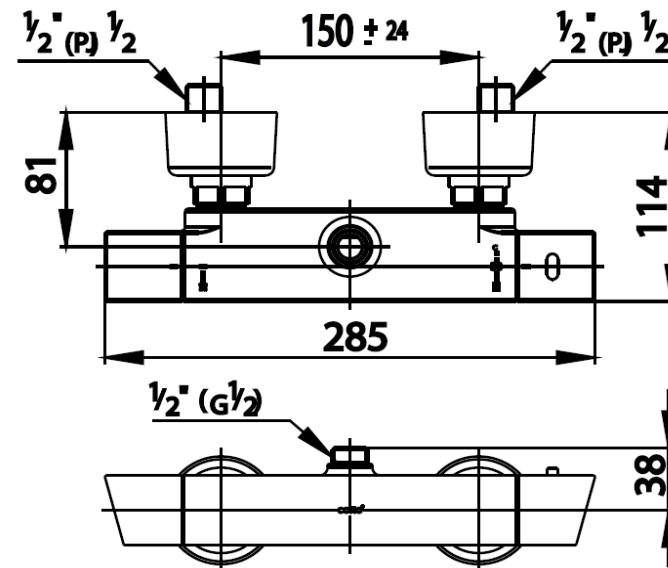

SQUARE Series

CT2085 EXPOSED THERMOSTATIC SHOWER MIXER
Barcode 8852410208321
Material No. Z231CT2085XXXXXX11

Selling Point

1. Extra Chrome : Plated with 8 Micron Nickel-Chromium
2. Thermostat : Thermo control valve with safety button set at 38C°

Product characteristics

- pices/box : 6
- Inner box weight (Kg.) : 3
- Total box weight (Kg.) : 20

How to use

Install on wall for fixed/flexible shower pipe

Siam Sanitary Ware Co.,Ltd. / Siam Sanitary Fittings Co.,Ltd.