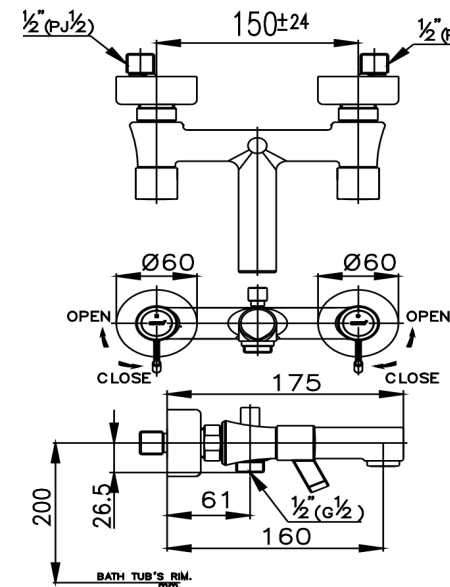

LECCE Series

CT2067C33 EXPOSED BATH MIXER
Barcode 8852410206372
Material No. Z231CT2067C33XXX11

Selling Point

1. Extra Chrome : Plated with 8 Micron Nickel-Chromium

Product characteristics

- pices/box :
- Inner box weight (Kg.) :
- Total box weight (Kg.) :

Recommended Usage

Install on wall, use with bathtub and hand shower

Siam Sanitary Ware Co.,Ltd. / Siam Sanitary Fittings Co.,Ltd.

36/11 Viphavadee Rangsit Rd, Sanam Bin, Donmuang, Bangkok 10210. Thailand

Tel : + 66 (0) 2973-5040-54

Fax : + 66 (0) 2973-3470

www.cotto.co.th

Export Department

Tel : + 66 (0) 2973-5040-54

Fax : + 66 (0) 2973-3472

The company reserves the right to change any of the details in the document without prior notice

**COTTO
STUDIO**

Center (Donmuang ,Bangkok) : +66 (0) 2521-7777

East (Chonburi) : +66 (038) 416-222

North (Chiangmai) : +66 (053) 211-852

North East (Khonkean) : +66 (043) 220-555

South (Phuket) : +66 (076) 261-388