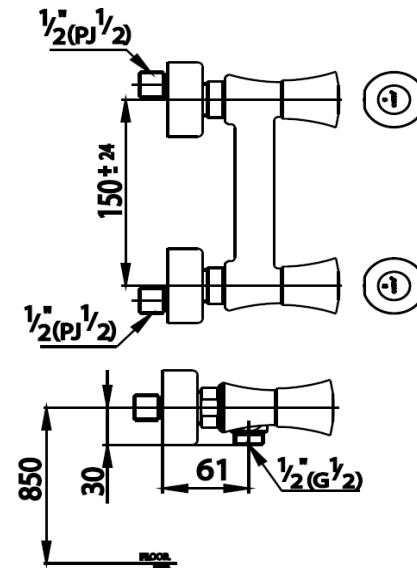

VILLA Series

CT2066C26 EXPOSED SHOWER MIXER
Barcode 8852410206327
Material No. Z231CT2066C26XXX11

Selling Point

1. Extra Chrome : Plated with 8 Micron Nickel-Chromium

Product characteristics

- pices/box : 6
- Inner box weight (Kg.) : 2
- Total box weight (Kg.) : 10

How to use

Install on wall, use with flexible hose

Siam Sanitary Ware Co.,Ltd. / Siam Sanitary Fittings Co.,Ltd.

36/11 Viphavadee Rangsit Rd, Sanam Bin, Donmuang, Bangkok 10210. Thailand

Tel : + 66 (0) 2973-5040-54

Fax : + 66 (0) 2973-3470

www.cotto.co.th

Export Department

Tel : + 66 (0) 2973-5040-54

Fax : + 66 (0) 2973-3472

The company reserves the right to change any of the details in the document without prior notice

COTTO
STUDIO

Center	(Donmuang ,Bangkok)	: +66 (0) 2521-7777
East	(Chonburi)	: +66 (038) 416-222
North	(Chiangmai)	: +66 (053) 211-852
North East	(Khonkean)	: +66 (043) 220-555
South	(Phuket)	: +66 (076) 261-388