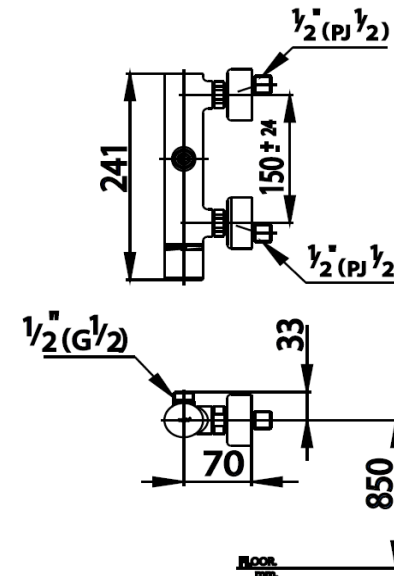

MEDIO Series

CT2063 EXPOSED SHWER MIXER MEDIO (TOP CONNECTING)

Barcode 8852410206310

Material No. Z231CT2063XXXXX11

Selling Point

1. COTTO CLEAN : Metal Contaminant-Controlled (Lead, Cadmium, Copper, Zinc)
2. Extra Chrome : Plated with 8 Micron Nickel-Chromium
3. Mixer Faucet 1 Spindle, starting from cold > warm > hot

Product characteristics

- pices/box : 8
- Inner box weight (Kg.) : 2
- Total box weight (Kg.) : 13

Selling Point

How to use

Install on wall, use with flexible hose or shower pipe for fixed shower

Siam Sanitary Ware Co.,Ltd. / Siam Sanitary Fittings Co.,Ltd.

36/11 Viphavadee Rangsit Rd, Sanam Bin, Donmuang, Bangkok 10210. Thailand

Tel : + 66 (0) 2973-5040-54

Fax : + 66 (0) 2973-3470

www.cotto.co.th

Export Department

Tel : + 66 (0) 2973-5040-54

Fax : + 66 (0) 2973-3472

**COTTO
STUDIO**

Center	(Donmuang ,Bangkok)	: +66 (0) 2521-7777
East	(Chonburi)	: +66 (038) 416-222
North	(Chiangmai)	: +66 (053) 211-852
North East	(Khonkean)	: +66 (043) 220-555
South	(Phuket)	: +66 (076) 261-388

The company reserves the right to change any of the details in the document without prior notice