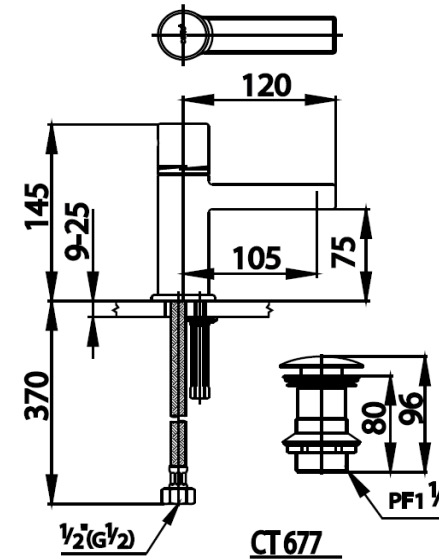

MEDIO Series

CT2061 BASIN MIXER FAUCET WITH PUSH WASTE AND INLET HOSE

Barcode 8852410206273

Material No. Z231CT2061XXXXXX11

Selling Point

1. COTTO CLEAN : Metal Contaminant-Controlled (Lead, Cadmium, Copper, Zinc)
2. Extra Chrome : Plated with 8 Micron Nickel-Chromium
3. Mixer Faucet 1 Spindle, starting from cold > warm > hot

Product characteristics

- pices/box : 6
- Inner box weight (Kg.) : 2
- Total box weight (Kg.) : 12

How to use

Install on 1 hole basin or counter for countertop basin

Siam Sanitary Ware Co.,Ltd. / Siam Sanitary Fittings Co.,Ltd.

36/11 Viphavadee Rangsit Rd, Sanam Bin, Donmuang, Bangkok 10210. Thailand

Tel : + 66 (0) 2973-5040-54

Fax : + 66 (0) 2973-3470

www.cotto.co.th

Export Department

Tel : + 66 (0) 2973-5040-54

Fax : + 66 (0) 2973-3472

COTTO
STUDIO

Center (Donmuang ,Bangkok) : +66 (0) 2521-7777

East (Chonburi) : +66 (038) 416-222

North (Chiangmai) : +66 (053) 211-852

North East (Khonkean) : +66 (043) 220-555

South (Phuket) : +66 (076) 261-388

The company reserves the right to change any of the details in the document without prior notice