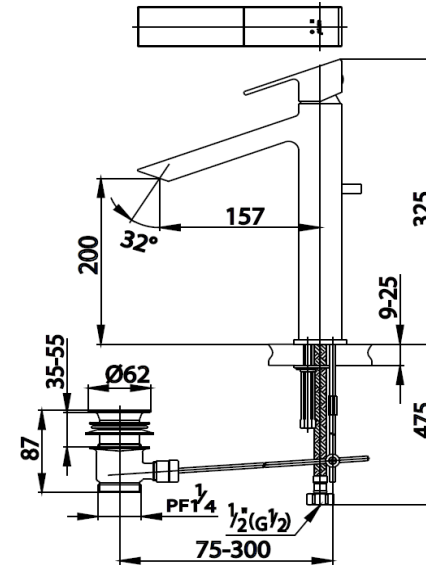

SQUARE Series

CT202AY LEVER HANDLE BASIN MIXER FAUCET (TALL BODY) WITH POP-UP WASTE AND INLET HOSE
Barcode 8852410202459
Material No. Z231CT202AYXXXXX11

Selling Point

1. COTTO CLEAN : Metal Contaminant-Controlled (Lead, Cadmium, Copper, Zinc)
2. Extra Chrome : Plated with 8 Micron Nickel-Chromium

Product characteristics

- pices/box : 4
- Inner box weight (Kg.) : 3
- Total box weight (Kg.) : 14

How to use

Install on counter of Above Counter basin

Siam Sanitary Ware Co.,Ltd. / Siam Sanitary Fittings Co.,Ltd.

36/11 Viphavadee Rangsit Rd, Sanam Bin, Donmuang, Bangkok 10210. Thailand

Tel : + 66 (0) 2973-5040-54

Fax : + 66 (0) 2973-3470

www.cotto.co.th

Export Department

Tel : + 66 (0) 2973-5040-54

Fax : + 66 (0) 2973-3472

The company reserves the right to change any of the details in the document without prior notice

Center	(Donmuang ,Bangkok)	: +66 (0) 2521-7777
East	(Chonburi)	: +66 (038) 416-222
North	(Chiangmai)	: +66 (053) 211-852
North East	(Khonkean)	: +66 (043) 220-555
South	(Phuket)	: +66 (076) 261-388