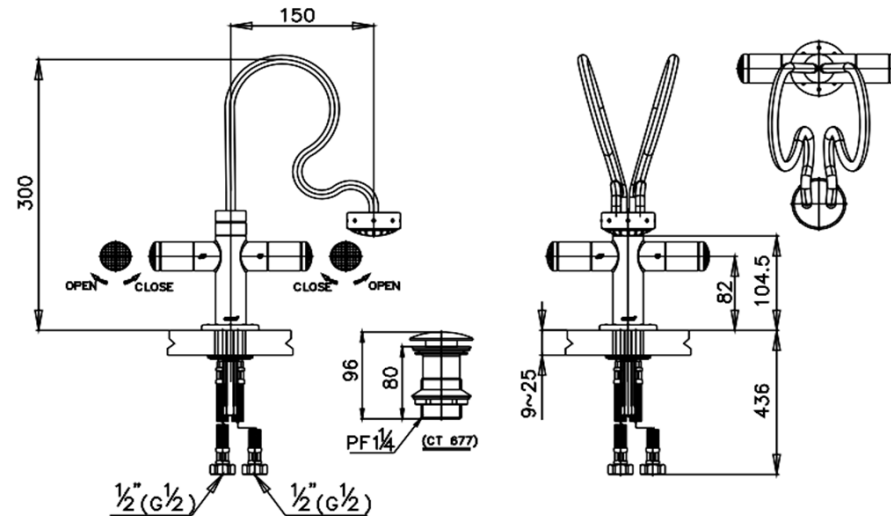

HIMMAPAN Series

CT2026C25ST MONOBLOCK BASIN MIXER FAUCET WITH PUSH WASTE AND INLET HOSE

Barcode 8852410202367

Material No. Z231CT2026C25STX11

Selling Point

1. COTTO CLEAN : Metal Contaminant-Controlled (Lead, Cadmium, Copper, Zinc)
2. Extra Chrome : Plated with 8 Micron Nickel-Chromium
3. Handle made from Swarovski Crystal
4. Swarovski Zirconia Decorative Spout Tip
5. Design inspired by Himmaphan's Wild
6. Copper surface

Product characteristics

- pices/box : 1
- Inner box weight (Kg.) : 3
- Total box weight (Kg.) : 5

How to use

Install on 1 hole basin or counter for countertop basin

Siam Sanitary Ware Co.,Ltd. / Siam Sanitary Fittings Co.,Ltd.