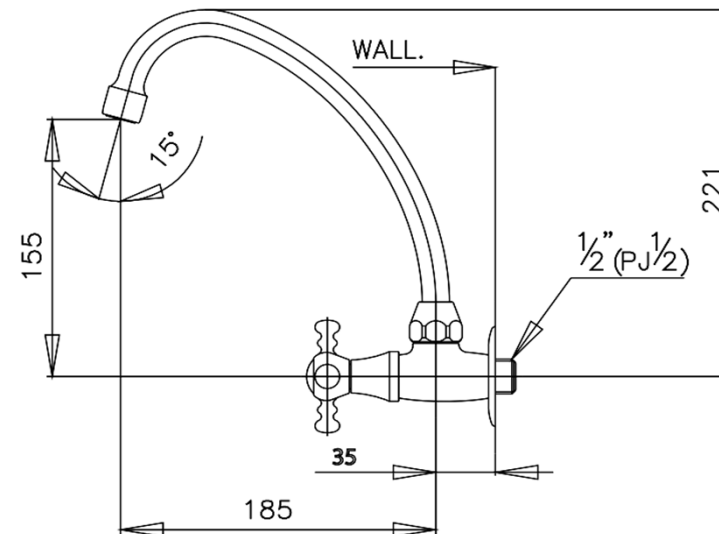

MARINA Series

CT184C15(HM) KITCHEN FAUCET (WALL MOUNT)
Barcode 8852410184311
Material No. Z231CT184C15HMXX11

Selling Point

1. COTTO CLEAN : Metal Contaminant-Controlled (Lead, Cadmium, Copper, Zinc)
2. Extra Chrome : Plated with 8 Micron Nickel-Chromium
3. Water Saver : 50% Water Saved with installed Aerator

Product characteristics

- pices/box	:	8
- Inner box weight (Kg.)	:	1
- Total box weight (Kg.)	:	8

How to use

Install on wall, use with kitchen sink

Siam Sanitary Ware Co.,Ltd. / Siam Sanitary Fittings Co.,Ltd.

36/11 Viphavadee Rangsit Rd, Sanam Bin, Donmuang, Bangkok 10210. Thailand

Tel : + 66 (0) 2973-5040-54

Fax : + 66 (0) 2973-3470

www.cotto.co.th

Export Department

Tel : + 66 (0) 2973-5040-54

Fax : + 66 (0) 2973-3472

The company reserves the right to change any of the details in the document without prior notice

COTTO
STUDIO

Center	(Donmuang ,Bangkok)	: +66 (0) 2521-7777
East	(Chonburi)	: +66 (038) 416-222
North	(Chiangmai)	: +66 (053) 211-852
North East	(Khonkean)	: +66 (043) 220-555
South	(Phuket)	: +66 (076) 261-388