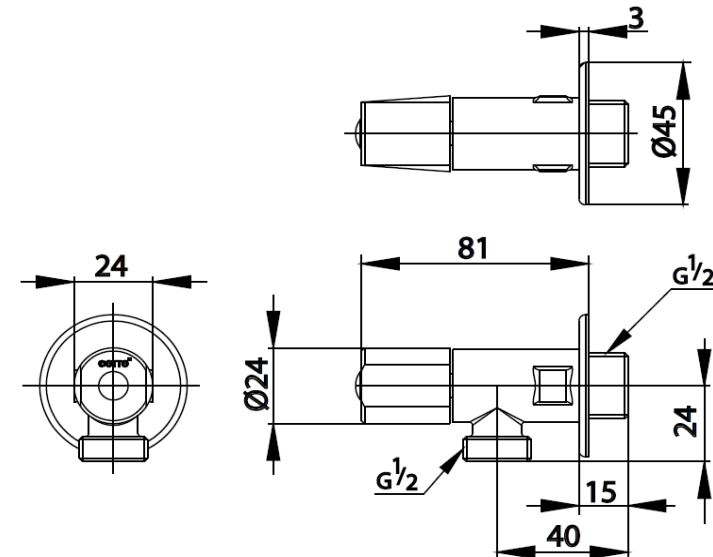

STOP VALVE

CT179N(HM) STOP VALVE
Barcode 8852410179331
Material No. Z236CT179NHMXXX11

Selling Point

1. Offer endurance with ceramic valve system
2. Made of high quality brass
3. Convenient installation

Product characteristics

- pices/box : 24
- Inner box weight (Kg.) : 0.2
- Total box weight (Kg.) : 4.0

Recommended Usage

Valve For Basin Faucet, Sanitary Ware, Or Rinsing Spray

Siam Sanitary Ware Co.,Ltd. / Siam Sanitary Fittings Co.,Ltd.
 36/11 Viphavadee Rangsit Rd, Sanam Bin, Donmuang, Bangkok 10210. Thailand
 Tel : + 66 (0) 2973-5040-54
 Fax : + 66 (0) 2973-3470
 www.cotto.com
 Export Department
 Tel : + 66 (0) 2973-5040-54
 Fax : + 66 (0) 2973-3472