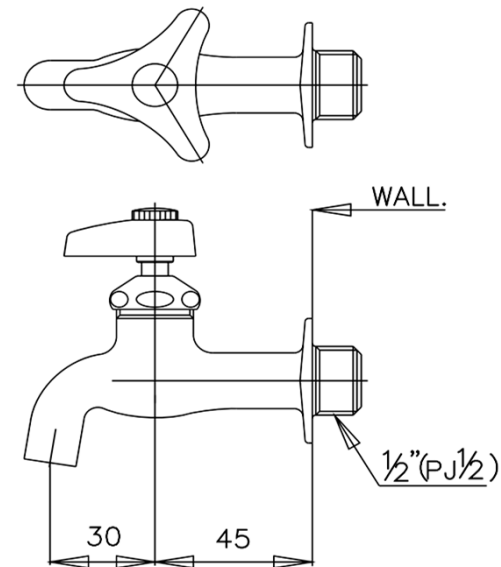

NEW CENTURY Series

CT170C6(HM) SHANK FAUCET / SHORT SPAN,RUBBER VALVE
Barcode 8852410170376
Material No. Z231CT170C6HMXXX11

Selling Point

1. Extra Chrome : Plated with 8 Micron Nickel-Chromium

Product characteristics

- pices/box : 12
- Inner box weight (Kg.) : 0
- Total box weight (Kg.) : 7

How to use

Install on wall, use as floor cleansing faucet or bucket filling faucet

Siam Sanitary Ware Co.,Ltd. / Siam Sanitary Fittings Co.,Ltd.