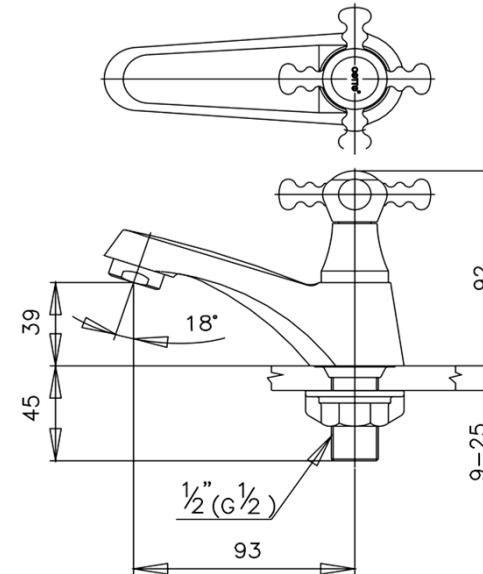

MARINA Series

CT164C15(HM) BASIN FAUCET
Barcode 8852410164313
Material No. Z231CT164C15HMXX11

Selling Point

1. COTTO CLEAN : Metal Contaminant-Controlled (Lead, Cadmium, Copper, Zinc)
2. Extra Chrome : Plated with 8 Micron Nickel-Chromium
3. Water Saver : 50% Water Saved with installed Aerator

Product characteristics

- pices/box : 12
- Inner box weight (Kg.) : 1
- Total box weight (Kg.) : 10

How to use

Install on 1 hole basin or counter for countertop basin

Siam Sanitary Ware Co.,Ltd. / Siam Sanitary Fittings Co.,Ltd.