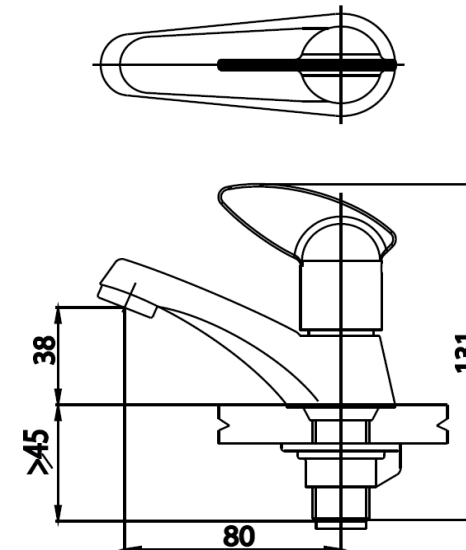

SINGLE FAUCET Series

CT162C36(HM) BASIN FAUCET
Barcode 8852410162340
Material No. Z231CT162C36HMXX11

Selling Point

1. COTTO CLEAN : Metal Contaminant-Controlled (Lead, Cadmium, Copper, Zinc)
2. Extra Chrome : Plated with 8 Micron Nickel-Chromium
3. Water Saver : Installed Aerator on spout tip, save over 50% of water usage

Product characteristics

- pices/box	:	12
- Inner box weight (Kg.)	:	1
- Total box weight (Kg.)	:	7

Recommended Usage

Install on 1 hole basin or counter for Under Counter basin

Siam Sanitary Ware Co.,Ltd. / Siam Sanitary Fittings Co.,Ltd.