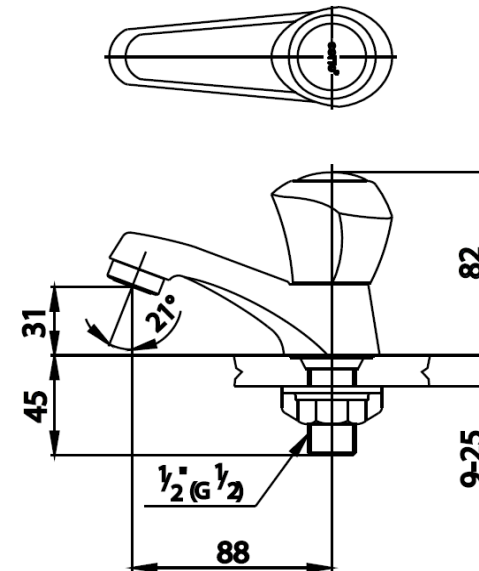

NEW CENTURY Series

CT160C11(HM) BASIN FAUCET
Barcode 8852410160322
Material No. Z231CT160C11HMXX11

Selling Point

1. COTTO CLEAN : Metal Contaminant-Controlled (Lead, Cadmium, Copper, Zinc)
2. Extra Chrome : Plated with 8 Micron Nickel-Chromium
3. Water Saver : 50% Water Saved with installed Aerator

Product characteristics

- pices/box	:	6
- Inner box weight (Kg.)	:	1
- Total box weight (Kg.)	:	5

How to use

Install on 1 hole basin
 Active pressure between 0.05-0.75 MPa (0.5-7.5 kgf/cm²)

Siam Sanitary Ware Co.,Ltd. / Siam Sanitary Fittings Co.,Ltd.