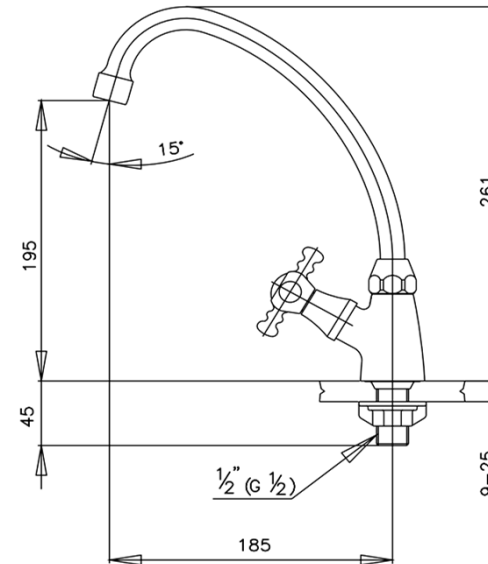

MARINA Series

CT150C15(HM) KITCHEN FAUCET
Barcode 8852410150309
Material No. Z231CT150C15HMXX11

Selling Point

1. COTTO CLEAN : Metal Contaminant-Controlled (Lead, Cadmium, Copper, Zinc)
2. Extra Chrome : Plated with 8 Micron Nickel-Chromium
3. Water Saver : 50% Water Saved with installed Aerator

Product characteristics

- pices/box : 8
- Inner box weight (Kg.) : 1
- Total box weight (Kg.) : 12

How to use

Install on kitchen sink

Siam Sanitary Ware Co.,Ltd. / Siam Sanitary Fittings Co.,Ltd.

36/11 Viphavadee Rangsit Rd, Sanam Bin, Donmuang, Bangkok 10210. Thailand

Tel : + 66 (0) 2973-5040-54

Fax : + 66 (0) 2973-3470

www.cotto.co.th

Export Department

Tel : + 66 (0) 2973-5040-54

Fax : + 66 (0) 2973-3472

The company reserves the right to change any of the details in the document without prior notice

COTTO
STUDIO

Center (Donmuang ,Bangkok) : +66 (0) 2521-7777

East (Chonburi) : +66 (038) 416-222

North (Chiangmai) : +66 (053) 211-852

North East (Khonkean) : +66 (043) 220-555

South (Phuket) : +66 (076) 261-388