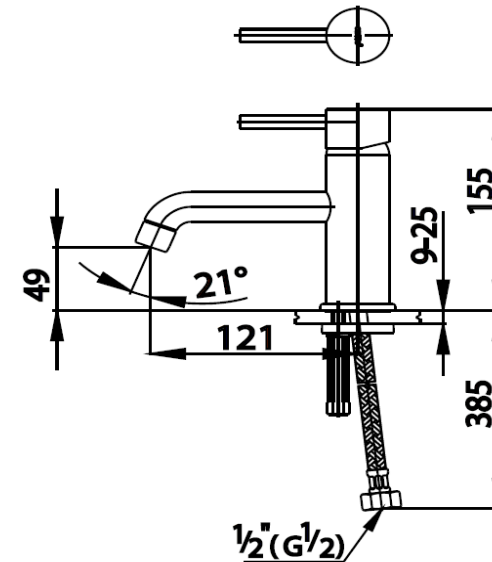

ANTHONY Series

CT144A LEVER HANDLE BASIN FAUCET WITH INLET HOSE

Barcode 8852410144261

Material No. Z231CT144AXXXXXX11

Selling Point

- 1.Extra Chrome : Coated with 8 Micron Nickel-Chromium
- 2.COTTO CLEAN : Metal Contaminant-Controlled (Lead, Cadmium, Copper, Zinc)
- 3.Water Saver : 50% Water Saved with installed Aerator

Product characteristics

- pices/box : 6
- Inner box weight (Kg.) : 1.4
- Total box weight (Kg.) : 9.0

Recommended Usage

Install On 1 Hole Basin Or On Counter For Countertop Basin

Siam Sanitary Ware Co.,Ltd. / Siam Sanitary Fittings Co.,Ltd.

36/11 Viphavadee Rangsit Rd, Sanam Bin, Donmuang, Bangkok 10210. Thailand

Tel : + 66 (0) 2973-5040-54

Fax : + 66 (0) 2973-3470

www.cotto.com

COTTO Studio

Tel : + 66 (0) 2973-5040-54

Center (Donmuang ,Bangkok) : +66 (0) 2521-7777

The company reserves the right to change any of the details in the document without prior notice

COTTO
Fixing
Service

Line : @fixingservice