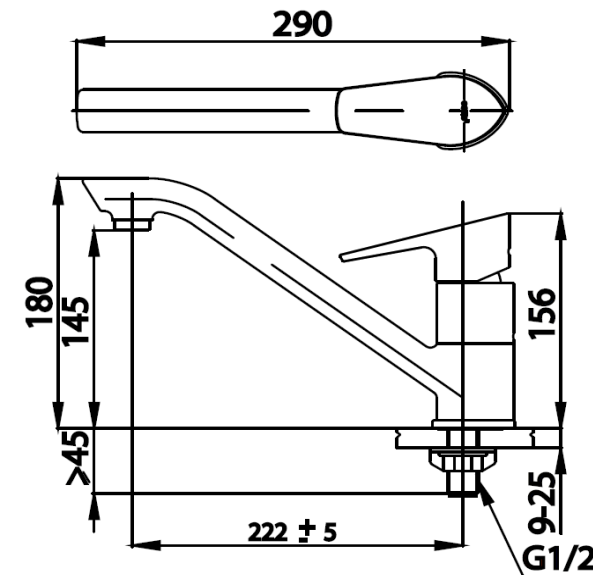

NEW DELTA Series

CT135F SINGLE LEVER HANDLE KITCHEN FAUCET
Barcode 8852410135290
Material No. Z231CT135FXXXXX11

Selling Point

1. COTTO CLEAN : Metal Contaminant-Controlled (Lead, Cadmium, Copper, Zinc)
2. Extra Chrome : Plated with 8 Micron Nickel-Chromium

Product characteristics

- pices/box : 6
- Inner box weight (Kg.) : 1
- Total box weight (Kg.) : 4

Recommended Usage

Install on kitchen sink

Siam Sanitary Ware Co.,Ltd. / Siam Sanitary Fittings Co.,Ltd.

36/11 Viphavadee Rangsit Rd, Sanam Bin, Donmuang, Bangkok 10210. Thailand