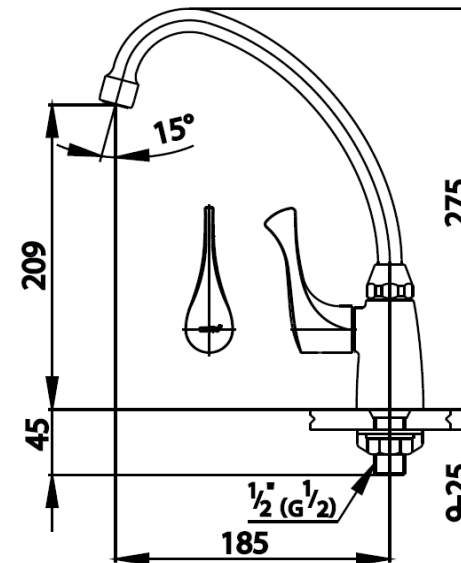

WINDY Series

CT130C10(HM) KITCHEN FAUCET
Barcode 8852410130264
Material No. Z231CT130C10HMXX11

Selling Point

1. COTTO CLEAN : Metal Contaminant-Controlled (Lead, Cadmium, Copper, Zinc)
2. Extra Chrome : Plated with 8 Micron Nickel-Chromium
3. Water Saver : 50% Water Saved with installed Aerator

Product characteristics

- pices/box : 8
- Inner box weight (Kg.) : 1
- Total box weight (Kg.) : 10

How to use

Install on kitchen sink

Siam Sanitary Ware Co.,Ltd. / Siam Sanitary Fittings Co.,Ltd.

36/11 Viphavadee Rangsit Rd, Sanam Bin, Donmuang, Bangkok 10210. Thailand