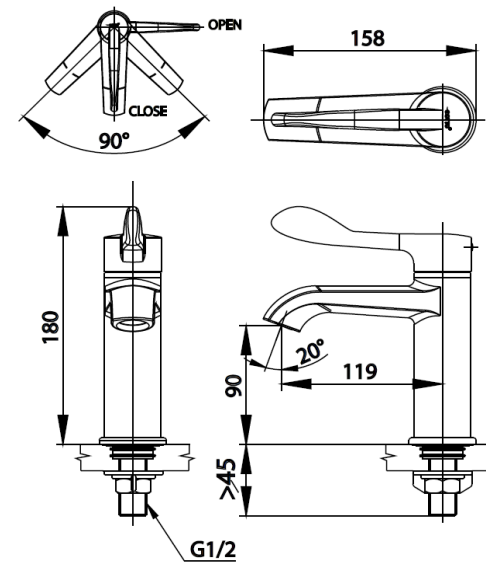

LINIO Series

CT1302 ก๊อกเดี่ยวอ่างล้างหน้า
CT1302 BASIN FAUCET
Barcode 8852410130806
Material No. Z231CT1302AXXXX11

Selling Point

1. Made from high quality brass
2. Universal design concept product , ease of use for everyone
3. Soft handle made of thermoplastic elastomer
4. Extra Coating : 8 micron PVD coating

Product characteristics

- pices/box : 6
- Inner box weight (Kg.) : 1
- Total box weight (Kg.) : 8

Recommended Usage

Install on 1 hole basin or Install on counter (if use under-counter basin)

Siam Sanitary Ware Co.,Ltd. / Siam Sanitary Fittings Co.,Ltd.