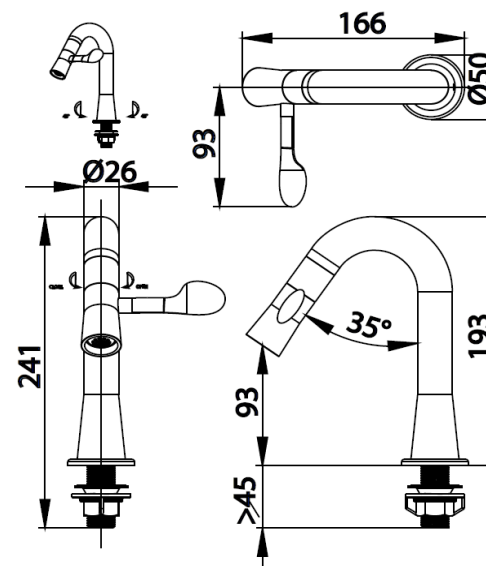

SOFT PADDLE Series

CT1301C43VR BASIN FAUCET WITH LED (SWIVEL BODY)
Barcode 8852410212601
Material No. Z231CT2127EXXXXX11

Selling Point

1. Made from high quality brass
2. Universal design concept product , ease of use for everyone
3. Soft handle mode of thermoplastic elastomer
4. Extra Coating : 8 micron PVD coating
5. LED Light up during operation (without the use of external power source)
6. LED Light up directly to hand during operation

Product characteristics

- pices/box : 6
- Inner box weight (Kg.) : 3
- Total box weight (Kg.) : 38

Recommended Usage

Install on 1 hole basin or on counter for undercounter basin

Siam Sanitary Ware Co.,Ltd. / Siam Sanitary Fittings Co.,Ltd.