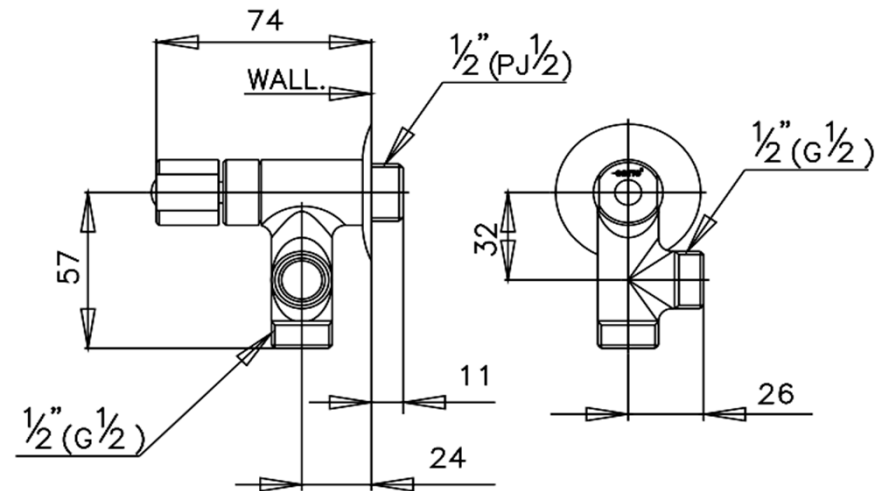

OTHER FITTING Series

CT128(HM) STOP VALVE / 1 IN 2 OUT
Barcode 8852410128261
Material No. Z231CT128HMXXXXX11

Selling Point

1. Extra Chrome : Plated with 8 Micron Nickel-Chromium

Product characteristics

- pices/box : 20
- Inner box weight (Kg.) : 0
- Total box weight (Kg.) : 7

Recommended Usage

Valve for Faucet, Sanitary Ware, Rinsing Spray

Siam Sanitary Ware Co.,Ltd. / Siam Sanitary Fittings Co.,Ltd.

36/11 Viphavadee Rangsit Rd, Sanam Bin, Donmuang, Bangkok 10210. Thailand

Tel : + 66 (0) 2973-5040-54

Fax : + 66 (0) 2973-3470

www.cotto.co.th

Export Department

Tel : + 66 (0) 2973-5040-54

Fax : + 66 (0) 2973-3472

Center	(Donmuang ,Bangkok)	: +66 (0) 2521-7777
East	(Chonburi)	: +66 (038) 416-222
North	(Chiangmai)	: +66 (053) 211-852
North East	(Khonkean)	: +66 (043) 220-555
South	(Phuket)	: +66 (076) 261-388

The company reserves the right to change any of the details in the document without prior notice