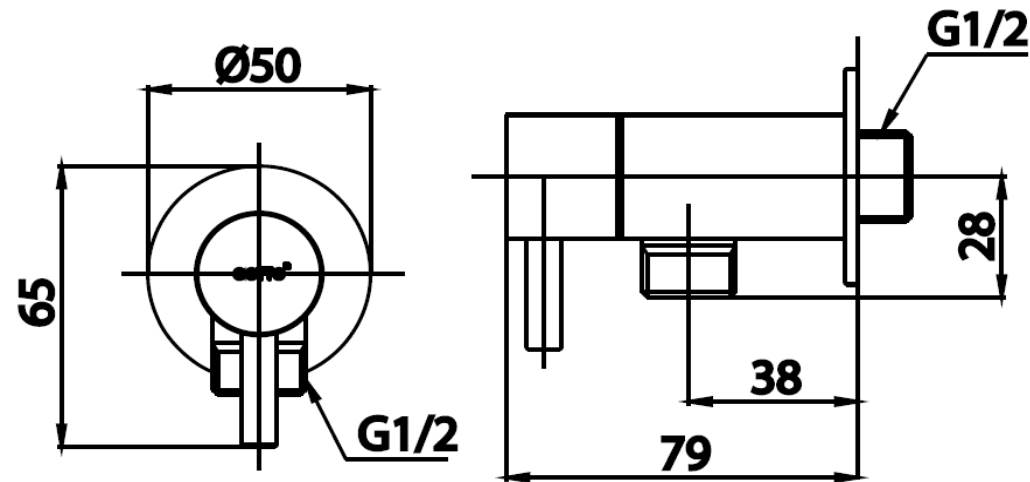

GEO SLIM Series

CT1264C53(HM) STOP VALVE FOR SHOWER
Barcode 8852410126373
Material No. Z231CT1264C53HMX11

Selling Point

1. COTTO CLEAN : Metal Contaminant-Controlled (Lead, Cadmium, Copper, Zinc)
2. Extra Chrome : Coated with 8 Micron Nickel-Chromium
3. Solid Brass : Premium brass constructed with world-class brass manufacturer, to create bathroom masterpiece experience.

Product characteristics

- pices/box : 1
- Inner box weight (Kg. : 0.6
- Total box weight (Kg : 0.6

Recommended Usage

Valve For Fixed Shower

Siam Sanitary Ware Co.,Ltd. / Siam Sanitary Fittings Co.,Ltd.

36/11 Viphavadee Rangsit Rd, Sanam Bin, Donmuang, Bangkok 10210. Thailand

Tel : + 66 (0) 2973-5040-54

Fax : + 66 (0) 2973-3470

www.cotto.com

COTTO Studio

Tel : + 66 (0) 2973-5040-54

Center (Donmuang ,Bangkok) : +66 (0) 2521-7777

The company reserves the right to change any of the details in the document without prior notice

COTTO
Fixing
Service

Line : @fixingservice