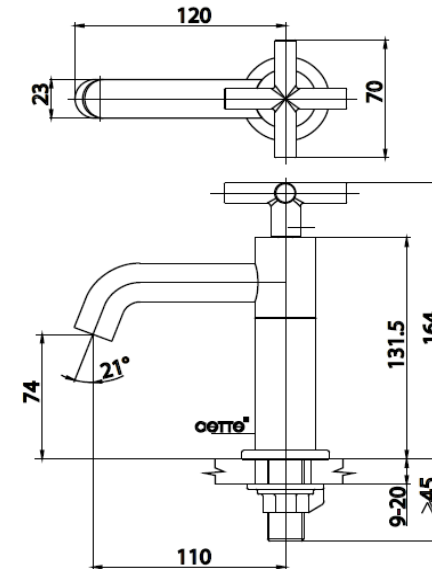

GEO Series

CT1262C51N(HM) BASIN FAUCET

Barcode 8852410126328

Material No. Z231CT1262C51NHM11

Selling Point

1. The charm from the simplicity of the geometric shapes to create a faucet that It can be matched with a variety of wash basins and fits perfectly.
2. COTTO CLEAN : Metal Contaminant-Controlled (Lead, Cadmium, Copper, Zinc)
3. Extra Chrome : Coated with 8 Micron Nickel-Chromium
4. Soild Brass : Premium brass constructed with world-class brass manufacuer, to create bathroom masterpiece experience.
5. TIS 2067-2552

Product characteristics

- pices/box : 8
- Inner box weight (Kg.) : 1.1
- Total box weight (Kg.) : 9.3

Recommended Usage

Install On 1 Hole Basin Or Counter For Under Counter Basin

Siam Sanitary Ware Co.,Ltd. / Siam Sanitary Fittings Co.,Ltd.