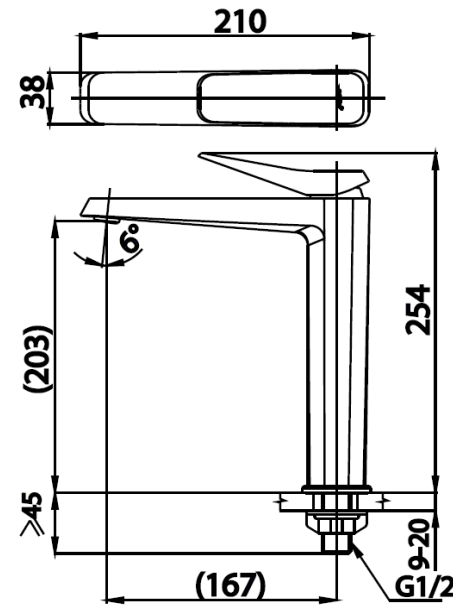

X-Posh Series

CT1242AY LEVER HANDLE BASIN FAUCET(TALL BODY)

Barcode 8852410124294

Material No. Z231CT1242AYXXXX11

Selling Point

1. Exposing-steamlined Achitechture : Simplicity comes with dynamic sensibly. interior.
Each detail was designed to be encountered, comfort to contemporary and ultramodern bathroom
2. Cotto-CLEAN : Uncompromising made from excellent materials without Lead ,Cadmium or Heavy Metal. In order to ensure user's health from heavy metal exposure.
3. Extra Chrome : 8 micron Nickel-Chrome finished, Long-lasting shine. And yet to corrosion and tarnishing resistant
4. Solid Brass : Premium brass constructed with world-class brass manufacuer, to create bathroom masterpiece experience.

Product characteristics

- pices/box : 6
- Inner box weight (Kg.) : 2.2
- Total box weight (Kg.) : 27.1

Recommended Usage

Ideal for Above-counter(Vessel) sink application

Siam Sanitary Ware Co.,Ltd. / Siam Sanitary Fittings Co.,Ltd.