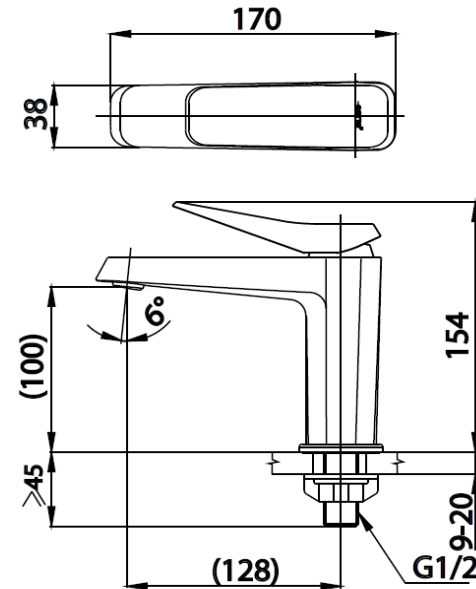

X-Posh Series

CT1241A LEVER HANDLE BASIN FAUCET

Barcode 8852410124287

Material No. Z231CT1241AXXXX11

Selling Point

1. Exposing-steamlined Achitecture : Simplicity comes with dynamic sensibly. interior.
  Each detail was designed to be encountered, comfort to contemporary and ultramodern bathroom
2. Cotto-CLEAN : Uncompromising made from excellent materials without Lead ,Cadmium or Heavy Metal. In order to ensure user's health from heavy metal exposure.
3. Extra Chrome : 8 micron Nickel-Chrome finished, Long-lasting shine. And yet to corrosion and tarnishing resistant
4. Soild Brass : Premium brass constructed with world-class brass manufacuer, to create bathroom masterpiece experience.

Product characteristics

- pices/box : 6
- Inner box weight (Kg.) : 1.2
- Total box weight (Kg.) : 15.0

Recommended Usage

Mount on Single hole basin / counter for countertop basin