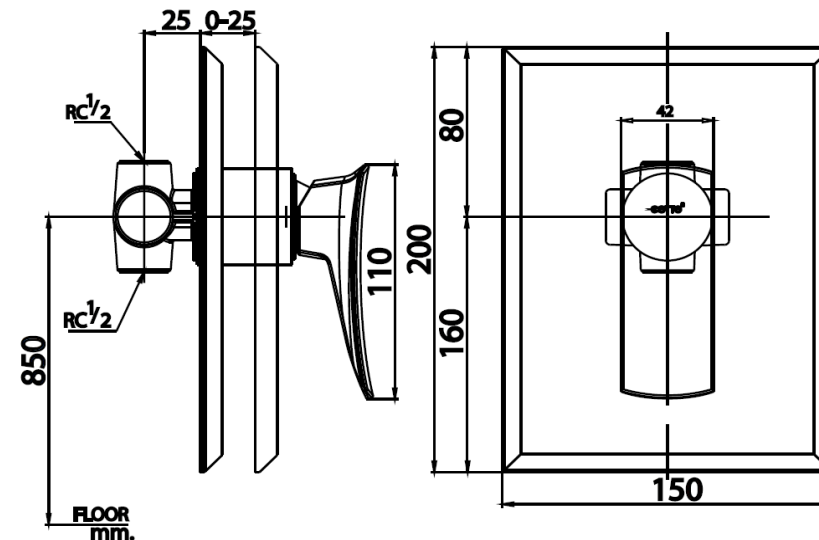

THATARA Series

CT1223A#BLBR LEVER HANDLE CONCEALED STOP VALVE(BLACK&BROWN)

Barcode 8852410122412

Material No. Z231CT1223ABLBRX18

Selling Point

1. Extra Chrome : Nickel-chromium plated up to 8 micron.
2. COTTO CLEAN : Heavy metal substances control : Zinc, Lead, Cadmium and Copper
3. Unique design : inspire from Thai identity.

Product characteristics

- pices/box : 6
- Inner box weight (Kg.) : 1
- Total box weight (Kg.) : 17

Recommended Usage

Valve for Fixed Shower

Siam Sanitary Ware Co.,Ltd. / Siam Sanitary Fittings Co.,Ltd.

36/11 Viphavadee Rangsit Rd, Sanam Bin, Donmuang, Bangkok 10210. Thailand

Tel : + 66 (0) 2973-5040-54

Fax : + 66 (0) 2973-3470

www.cotto.co.th

Export Department

Tel : + 66 (0) 2973-5040-54

Fax : + 66 (0) 2973-3472

COTTO
STUDIO

Center (Donmuang ,Bangkok) : +66 (0) 2521-7777

East (Chonburi) : +66 (038) 416-222

North (Chiangmai) : +66 (053) 211-852

North East (Khonkean) : +66 (043) 220-555

South (Phuket) : +66 (076) 261-388

The company reserves the right to change any of the details in the document without prior notice