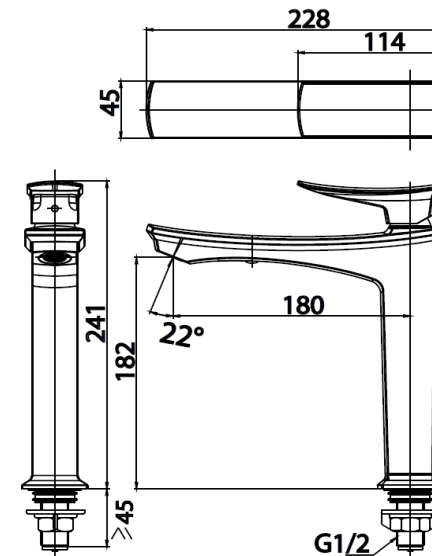

THANTARA Series

CT1222A SINGLE LEVER HANDLE BASIN FAUCET(TALL BODY)
Barcode 8852410120579
Material No. Z231CT1222AXXXX11

Selling Point

1. Extra Chrome : Nickel-chromium plated up to 8 micron.
2. COTTO CLEAN : Heavy metal substances control : Zinc, Lead, Cadmium and Copper
3. Unique design : inspire from Thai identity.
4. Special water flow, incorporate air in the water, gives a soft feeling on the hand when use.

Product characteristics

- pices/box : 6
- Inner box weight (Kg.) : 2
- Total box weight (Kg.) : 27

Recommended Usage

Install on wall, use with Above Counter basin or Countertop basin

Siam Sanitary Ware Co.,Ltd. / Siam Sanitary Fittings Co.,Ltd.

36/11 Viphavadee Rangsit Rd, Sanam Bin, Donmuang, Bangkok 10210. Thailand

Tel : + 66 (0) 2973-5040-54

Fax : + 66 (0) 2973-3470

www.cotto.co.th

Export Department

Tel : + 66 (0) 2973-5040-54

Fax : + 66 (0) 2973-3472

**COTTO
STUDIO**

Center (Donmuang ,Bangkok) : +66 (0) 2521-7777

East (Chonburi) : +66 (038) 416-222

North (Chiangmai) : +66 (053) 211-852

North East (Khonkean) : +66 (043) 220-555

South (Phuket) : +66 (076) 261-388

The company reserves the right to change any of the details in the document without prior notice