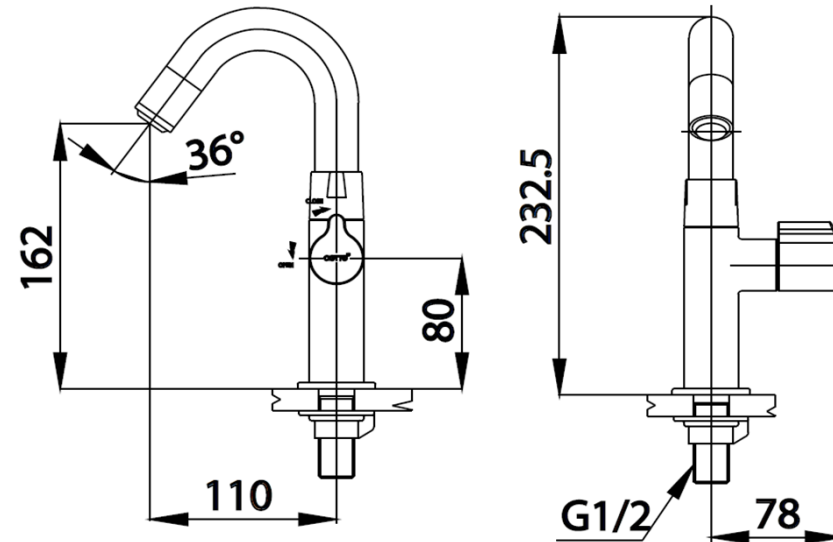

TURBITECT Series

CT1211(LED) BASIN FAUCET WITH LED

Barcode 8852410121293

Material No. Z231CT1211LEDXXX11

Selling Point

1. LED light activates during usage(Does not use electricity to activate LED)
2. White LED light, illuminate when faucet in-use
3. Water saver: water flow rate less than 6 L/min
4. Made from high quality brass, aesthetics design

Product characteristics

- pices/box : 8
- Inner box weight (Kg.) : 1
- Total box weight (Kg.) : 13

Recommended Usage

Use with basin faucet or sink faucet

Siam Sanitary Ware Co.,Ltd. / Siam Sanitary Fittings Co.,Ltd.